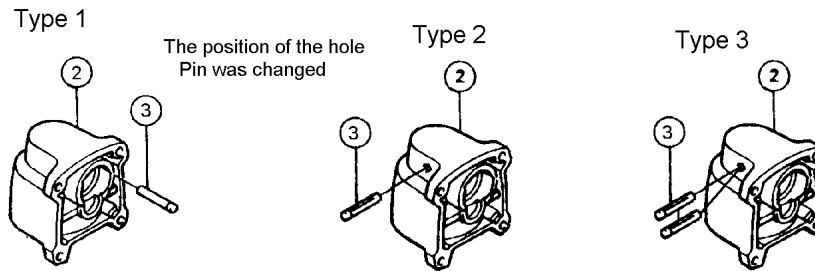

\* SEE SERVICE CHANGES

**SERVICE CHANGES**

**1. Change on Drill Chuck.**

Item No.	Description	Type 1	Type 2	Type 3	Type 4
17	Stop Ring	961013-5	<b>(Discontinued)</b>		
42	(+) Countersunk Head Screw M4x12	- - - - -	<b>251304-5 (Added)</b>		
43	Washer 4	- - - - -	<b>253969-9 (Added)</b>		
A01	3/8" Drill Chuck	763059-5	<b>763068-4</b>		<b>193443-4</b>
	Serial No. DA3000	~ 37373E	37374E ~ April 1993		- - - - -
	Serial No. DA3000R	~ 7020E	7021E ~ 384264E		384265E ~

Above parts are completely interchangeable as a set.

**2. Change on Gear Housing and Pin.**

Item No.	Description	Type 1	Type 2	Type 3	Type 4
2	Gear Housing	315267-0 (No Longer Available)	157549-2 (No Longer Available)	159272-5	
3	Pin	256109-8 Pin 4 (2pcs) (No Longer Available)	951129-4 (No Longer Available)	Roll Pin 4-36 (1pc)	Roll Pin 4-36 (2pcs) (White Color)
	Serial No.	~ 57566E	57567E ~	No Type 3 Sold	
	Serial No.	~ 16114E	16115E ~ 139388E	139389E ~ 164679E	164680E ~
					256745-0 Pin 4 (2pcs) (Golden Color)