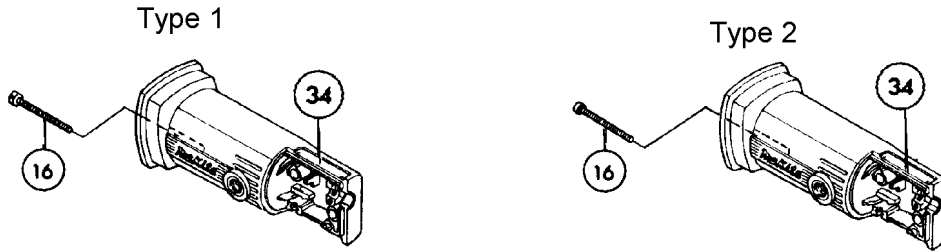

Above parts are completely interchangeable as a set.

**2. Change on Gear Housing and Pin.**

Item No.	Description	Type 1	Type 2	Type 3	Type 4
2	Gear Housing	315267-0 (No Longer Available)	157549-2 (No Longer Available)	159272-5	
3	Pin	256109-8 Pin 4 (2pcs) (No Longer Available)	951129-4 (No Longer Available)	Roll Pin 4-36 (1pc)	Roll Pin 4-36 (2pcs) (White Color)
	Serial No.	~ 57566E	57567E ~	No Type 3 Sold	
	Serial No.	~ 16114E	16115E ~ 139388E	139389E ~ 164679E	164680E ~
					256745-0 Pin 4 (2pcs) (Golden Color)

Above parts are completely interchangeable as a set.

### 3. Change on Hex Bolt/Tapping Screw and Motor Housing.

Item No.	Description	Type 1	Type 2
16	Hex Bolt/Tapping Screw	925183-4 - (+) Hex Bolt M4x55	265891-8 - Tapping Screw BT 4x55
34	Motor Housing	156766-1 (DA3000) (No Longer Available) 156804-9 (DA3000R) (No Longer Available)	157720-8 (DA3000) 157722-4 (DA3000R)
	Serial No. DA3000R	~ 45902E	45903E ~