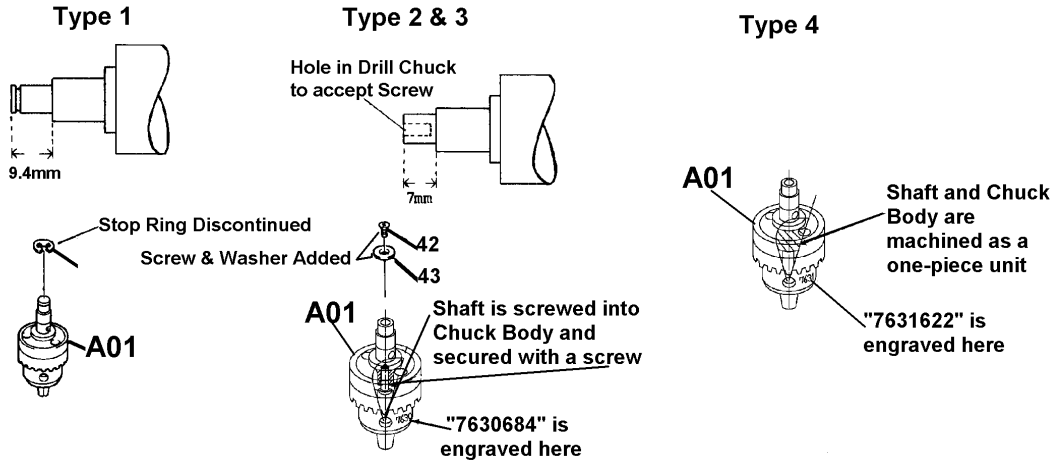

SERVICE CHANGES

1. Change on Drill Chuck.

Item No.	Description	Type 1	Type 2	Type 3	Type 4
17	Stop Ring	961013-5	(Discontinued)		
42	(+) Countersunk Head Screw M4x12	- - - - -	251304-5 (Added)		
43	Washer 4	- - - - -	253969-9 (Added)		
A01	3/8" Drill Chuck	763059-5	763068-4		193443-4
	Serial No. DA3000	~ 37373E	37374E ~ April 1993		- - - - -
	Serial No. DA3000R	~ 7020E	7021E ~ 384264E		384265E ~

Above parts are completely interchangeable as a set.