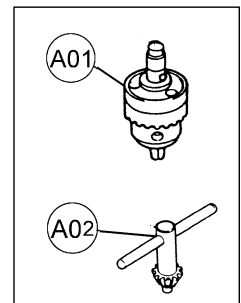

Model DA3000R

(Variable Speed/Reversing)