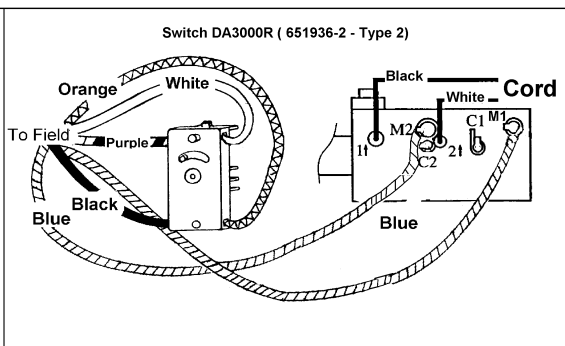

Model DA3000R

(Variable Speed/Reversing)