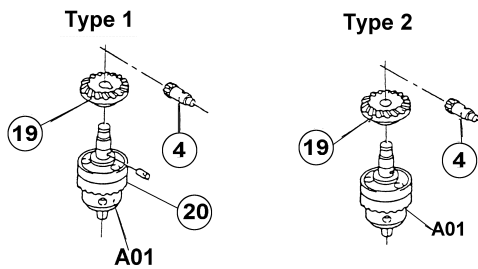

4. Change on Gear etc.....

Item No.	Description	Type 1	Type 2
4	Spiral Bevel Gear	221342-1 (10) (No Longer Available)	226751-9 (7)
19	Spiral Bevel Gear	221343-9 (36) (No Longer Available)	226752-7(24)
20	Pin 5	256023-8	-----
	Serial No. DA3000	---	---
	Serial No. DA3000R	~269705E	269706E ~

DA3000 Tools sold in Canada have only Type 1 Parts.
Above parts are completely interchangeable as a set.