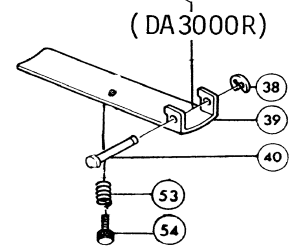

Model DA3000R

(Variable Speed/Reversing)